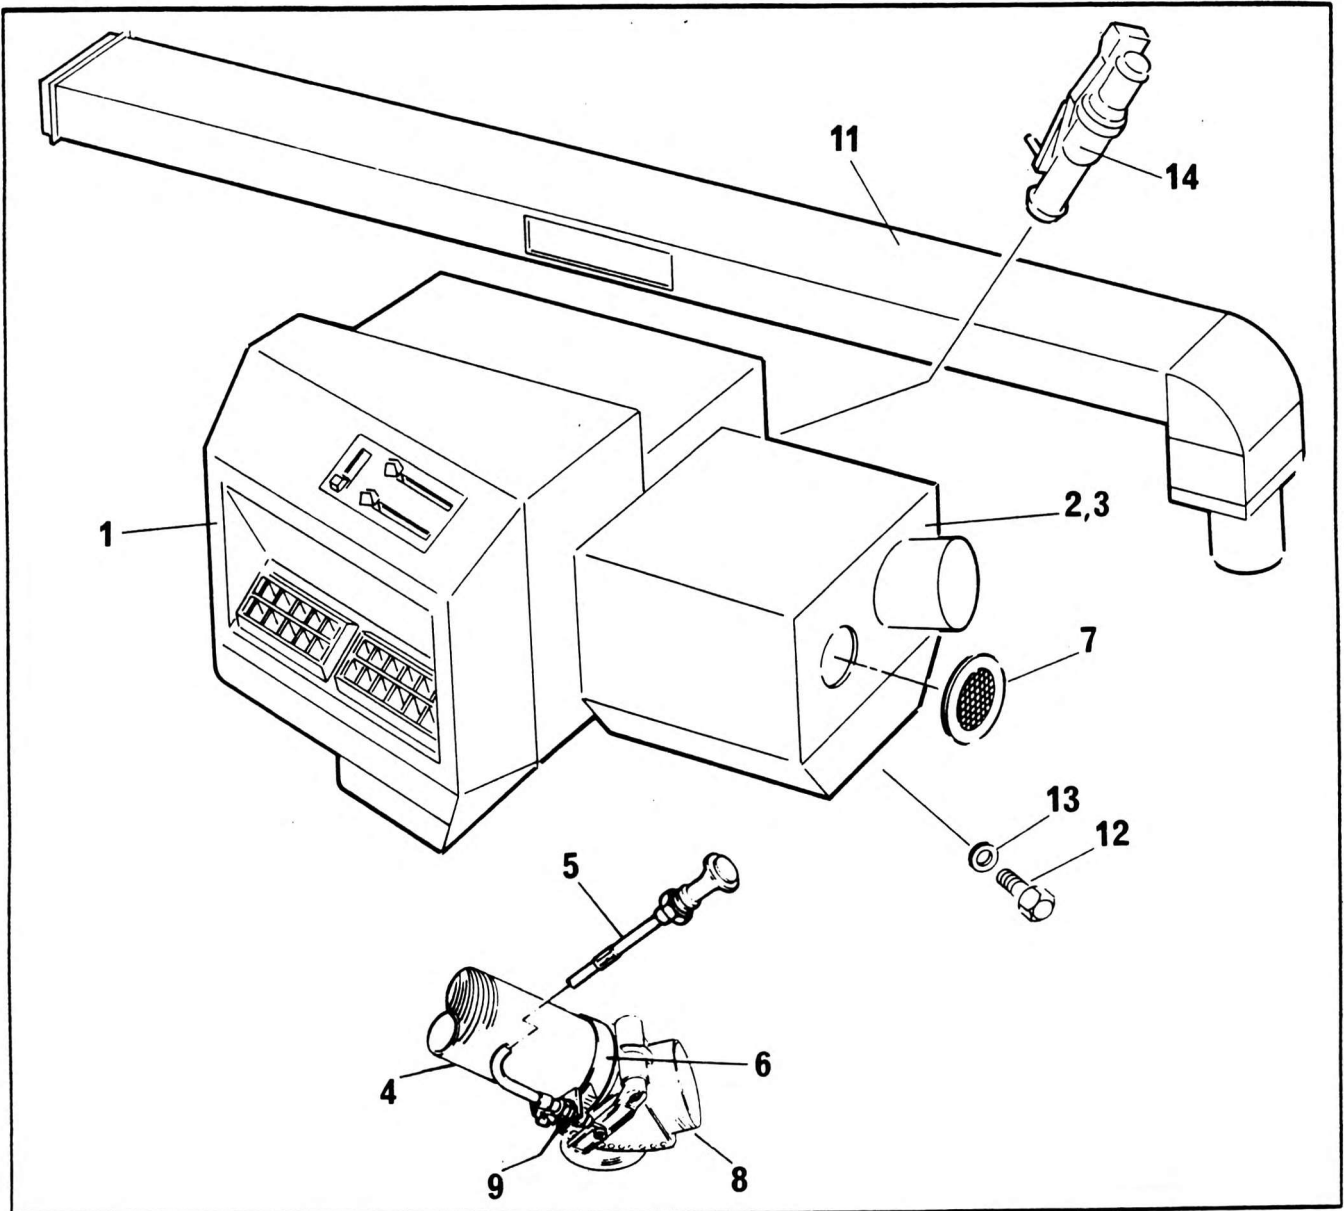

HEATER KIT HOT WATER CHASSIS

NO	PART NO.	QTY.	DESCRIPTION	NO	PART NO.	QTY.	DESCRIPTION
-	7-515-990120	1	Complete Assembly				
1	7-515-990126	1	Primary Heater Assy Including Items 2, 3 and 14				
2	7-425-990024	1	Fan Motor				
3	7-547-990028	1	Fan Housing				
4	9-515-990318	1.1m80m	Ducting				
5	9-515-101139	1	Control Cable 1.5m				
6	9-515-990324	4	Hose Clamp				
7	7-504-990008	1	Inlet Guard				
8	7-934-990012	1	Flap Valve				
9	7-184-990077	1	Bracket				
11	7-404-990028	1	Screen Duct				
12	7-126-130753	8	Screw M5 x 12mm				
13	7-951-130014	8	Flat Washer M5				
14	9-515-101251	1	Water Valve				